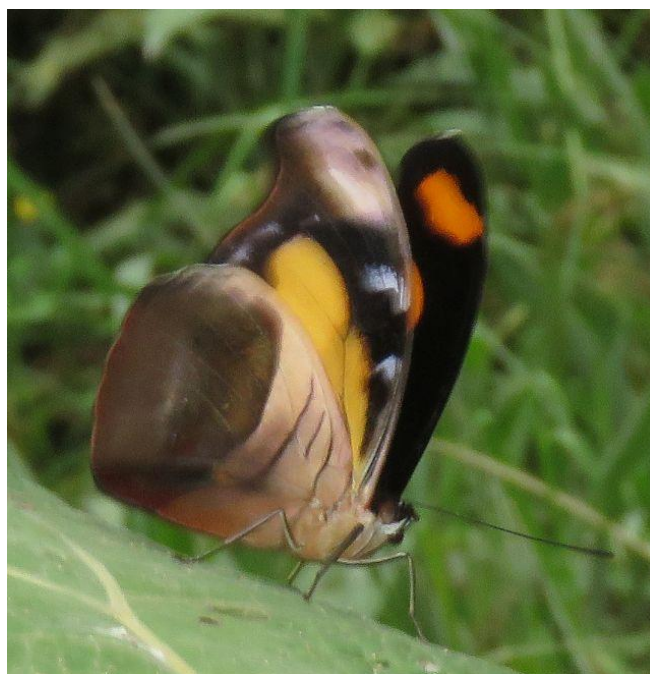

## BRUSHFOOTS (NYMPHALIDAE)

---

Pavon Emperor (*Doxocopa pavon theodora*)

**Tropical Brushfoots (*Biblidinae*)**

**Red Rim (*Biblis hyperia hyperia*)**

**Blue-and-orange Eighty-eight (*Callicore tolima denina*)**

**Six-spotted Eighty-eight (*Callicore lyca*)**

**Cloud-forest Catone (*Catonephele chromis chromis*)**

**Two-eyed Eighty-eight (*Callicore pitheas*)**

**Cloud-forest Catone (*Catonephele chromis chromis*)**

**Stoplight Catone** (*Catonephele numilia esite*)