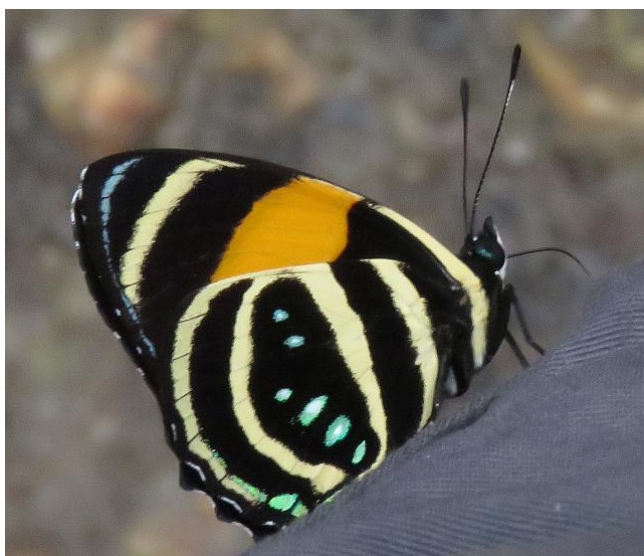

## BRUSHFOOTS (NYMPHALIDAE)

---

Pavon Emperor (*Doxocopa pavon theodora*)

**Tropical Brushfoots (*Biblidinae*)**

**Red Rim (*Biblis hyperia hyperia*)**

**Blue-and-orange Eighty-eight (*Callicore tolima denina*)**

**Six-spotted Eighty-eight (*Callicore lyca*)**